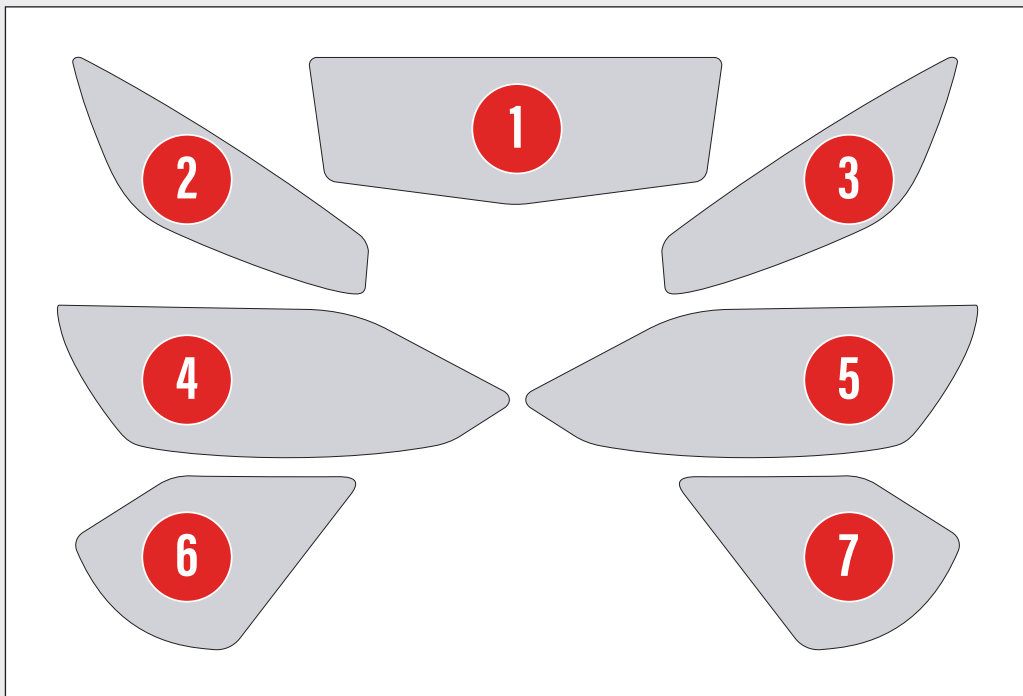

PROTECTIVE INDUSTRIAL PRODUCTS

TRAVERSE™ REFLECTIVE KIT STICKER INSTALLATION

GUIDE TO APPLYING THE STICKERS TO THE HELMET

PROTECTIVE INDUSTRIAL PRODUCTS, INC.

800-262-5755 | sales@pipusa.com | www.pipusa.com